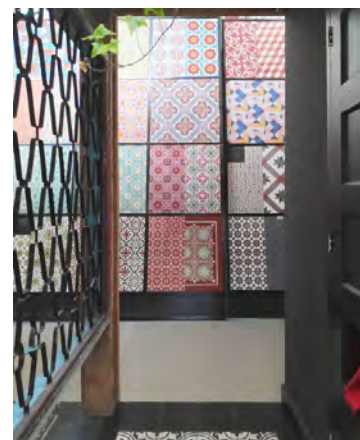

Mosaic Triangle Dolomit