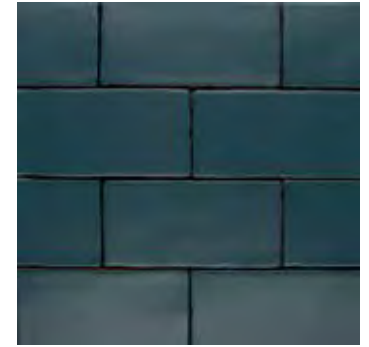

Manual Craquele Roca
Size: 7.5x15x0.9cm

Manual Gris Lavado
Size: 7.5x15x0.9cm

Manual Marfil
Size: 7.5x15x0.9cm

Manual Moss
Size: 7.5x15x0.9cm

Manual Moss Matt
Size: 7.5x15x0.9cm

Manual Mustard
Size: 7.5x15x0.9cm

Manual Navy
Size: 7.5x15x0.9cm

Manual Navy Matt
Size: 7.5x15x0.9cm

Manual Piscina
Size: 7.5x15x0.9cm

Manual Salvia Oscuro
Size: 7.5x15x0.9cm

Manual Turquoise
Size: 7.5x15x0.9cm

Manual Verde Cobre
Size: 7.5x15x0.9cm