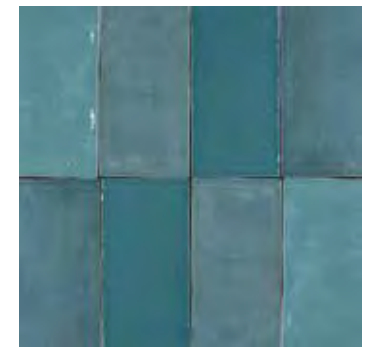

Pico Ocean Gloss
Size: 6.2x12.5x1 cm