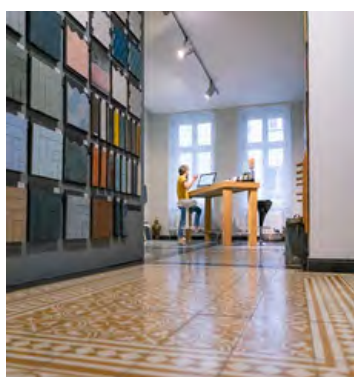

TILEVALHALLA DESIGNTEGELS.NL

We are Designtegels.nl and we are in love with beautiful tiles. Handmade, colourful, special and that nobody else has. That are the ones we like! Designtegels.nl is also called the tile-candy shop of the Netherlands and we are proud of it!

Are you coming to see it for yourself? Our showrooms are big, with stylish rooms and cute nooks to make your own moodboards and get inspired!

DESIGNTEGELS BREDA EN UTRECHT

Showroom + magazijn Breda
Spinveld 66A5, 4815 HT Breda

Showroom Utrecht
Californiedreef 36, 3565 BM Utrecht

info@designtegels.nl | +31 (0)85-3001111
www.designtegels.nl