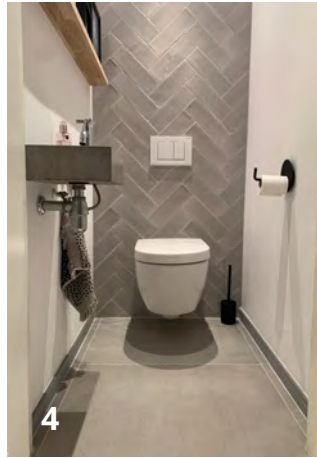

ON THE TOILET

Make your smallest room in the house full of character and fun!

1. Laterna Verde Mar en Laterna Verde Azulado
2. Cabrera Seaweed
3. Ibiza Verde Azulado
4. Cabrera Gris T-1
5. Manual Turquoise
6. Manual Antracita