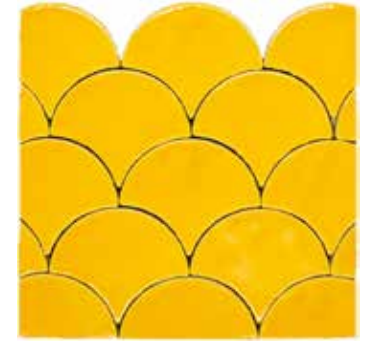

Clay Marley Blue
Size: 6x20x0.8cm

Clay Prima White
Size: 6x20x0.8cm

Clay Selma Grey
Size: 6x20x0.8cm

Clay Seneca Green
Size: 6x20x0.8cm

Clay Soft Pink
Size: 6x20x0.8cm

Clay Soft Taupe
Size: 6x20x0.8cm

Escama Amarillo Miel
Size: 11.5x10x1cm

Escama Amarillo T-5
Size: 11.5x10x1cm

Escama Azafata T-1
Size: 11.5x10x1cm

Escama Azafata T-2
Size: 11.5x10x1cm

Escama Azul Cobalto
Size: 11.5x10x1cm

Escama Blanco
Size: 11.5x10x1cm

Escama Mate Blanco
Size: 11.5x10x1cm