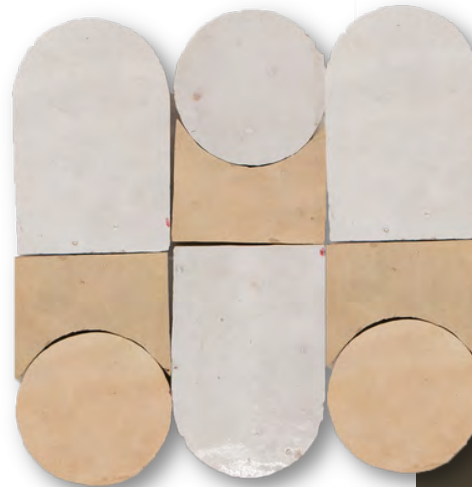

INSPIRATION GUIDE

MOROCCAN ZELLIGE

Zellige Gris Rose Poisson Echelles 5x5cm

MADE WITH LOVE

The Zellige comes from Fez, the tile city in Morocco. Each tile is authentically formed from clay, dried in the sun, glazed by hand, baked in an olive pit oven and cut to the right shape.

A labour-intensive job, which can only be done by the real craftsman. As there are 100 tiles in 1 m² you can imagine that this process takes a while.

GLAZE

CLAY

HANDMADE AND FULL OF CHARACTER

The olive pit oven creates different colour shades in the Zellige. The closer to the fire, the darker the glaze colours. This results in different colour shades in one batch, which makes the Zellige so characteristic. Also, no Zellige tile is the same size, the handmade element makes each tile unique!

Zellige Soleil

FOR ON THE WALL

The Zellige is suitable for the wall. Are you looking for a Moroccan tile for the floor? Then look at the Platta or Bejmat.

MIX AND MATCH

Classic, colourful and contemporary.
In the hall, on your stairs or incorporated in
a piece of furniture. Zellige provides
ambience and warmth. Which colour will
you go for?