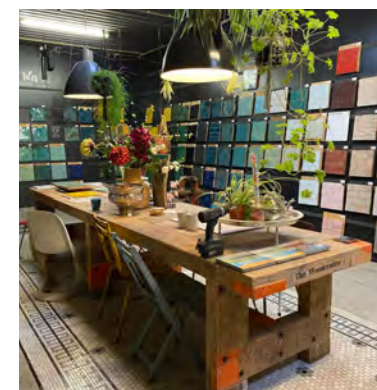

DESIGNTEGELS BREDA EN UTRECHT

Showroom + warehouse Breda
Spinveld 66A5, 4815 HT Breda

Showroom Utrecht
Californiedreef 36, 3565 BM Utrecht

info@designtegels.nl | +31 (0)85-3001111

www.designtegels.nl