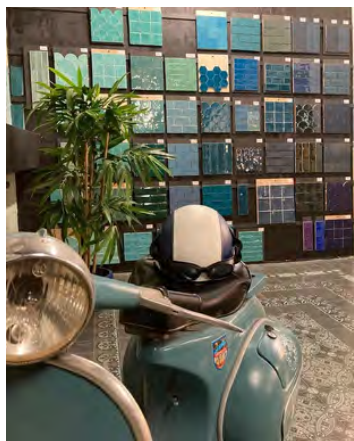

TILEVALHALLA DESIGNTEGELS.NL

We are Designtegels.nl and we are in love with beautiful tiles. Handmade, colourful, special and that nobody else has. That are the ones we like! Designtegels.nl is also called the tile-candy shop of the Netherlands and we are proud of it!

Are you coming to see it for yourself? Our showrooms are big, with stylish rooms and cute nooks to make your own moodboards and get inspired!