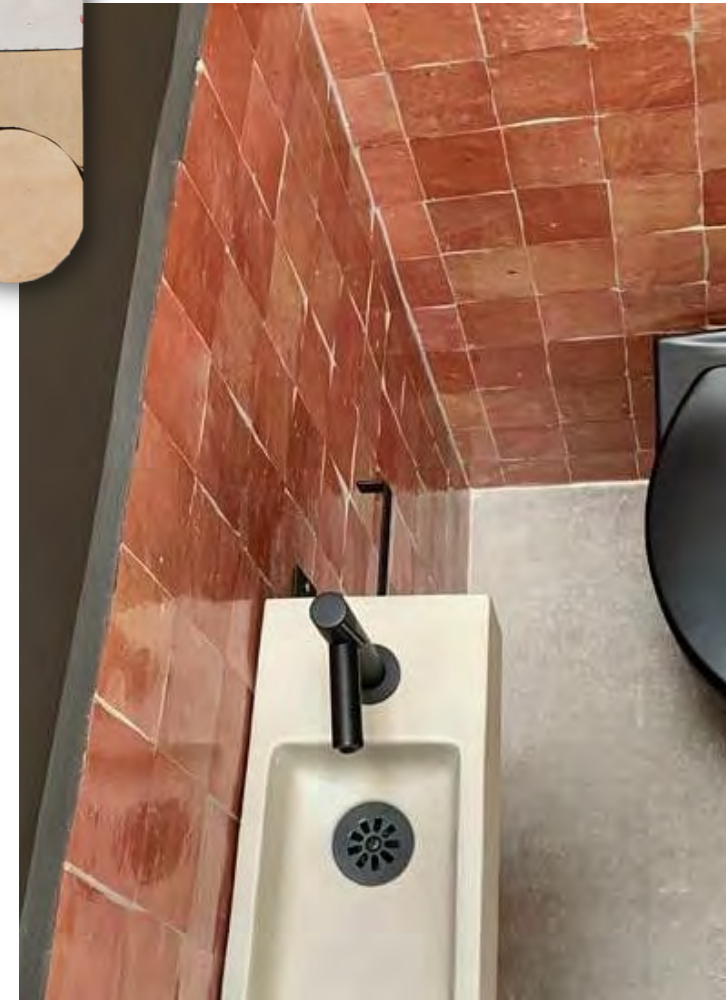

A labour-intensive job, which can only be done by the real craftsman. As there are 100 tiles in 1 m² you can imagine that this process takes a while.

GLAZE

CLAY

HANDMADE AND FULL OF CHARACTER

The olive pit oven creates different colour shades in the Zellige. The closer to the fire, the darker the glaze colours. This results in different colour shades in one batch, which makes the Zellige so characteristic. Also, no Zellige tile is the same size, the handmade element makes each tile unique!

Zellige Soleil

FOR ON THE WALL

The Zellige is suitable for the wall. Are you looking for a Moroccan tile for the floor? Then look at the Platta or Bejmat.

MIX AND MATCH

Classic, colourful and contemporary.
In the hall, on your stairs or incorporated in
a piece of furniture. Zellige provides
ambience and warmth. Which colour will
you go for?