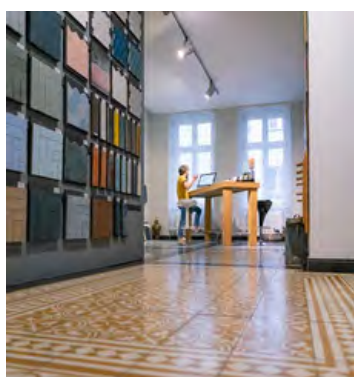

TILEVALHALLA DESIGNTEGELS.NL

We are Designtegels.nl and we are in love with beautiful tiles. Handmade, colourful, special and that nobody else has. That are the ones we like! Designtegels.nl is also called the tile-candy shop of the Netherlands and we are proud of it!

Are you coming to see it for yourself? Our showrooms are big, with stylish rooms and cute nooks to make your own moodboards and get inspired!

DESIGNTEGELS BREDA EN UTRECHT

Showroom + warehouse Breda
Spinveld 66A5, 4815 HT Breda

Showroom Utrecht
Californiedreef 36, 3565 BM Utrecht

info@designtegels.nl | +31 (0)85-3001111

www.designtegels.nl