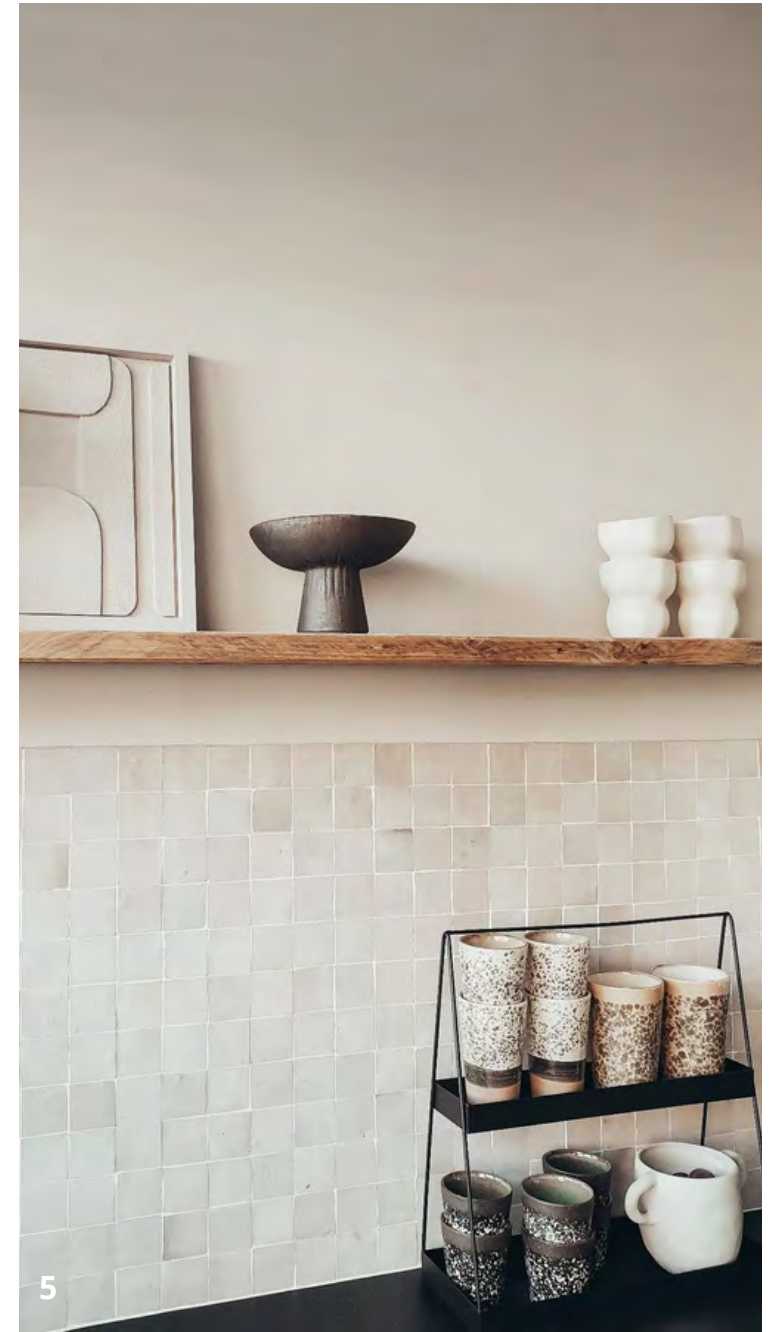

Zellige Soleil

FOR ON THE WALL

The Zellige is suitable for the wall. Are you looking for a Moroccan tile for the floor? Then look at the Platta or Bejmat.

MIX AND MATCH

Classic, colourful and contemporary.
In the hall, on your stairs or incorporated in
a piece of furniture. Zellige provides
ambience and warmth. Which colour will
you go for?

11

3

6

9

12

ON THE TOILET

Make your smallest room in the house full of character and colour!

1. Zellige Vert Clair
2. Zellige Rose Rouge
3. Zellige Gris Rose
4. Zellige Bleu Ciel
5. Zellige Noir
6. Zellige Atlas Petrol
7. Zellige Bleu Lumiere
8. Zellige Blanc
9. Zellige Rose Rouge
10. Zellige Bleu Marine
11. Zellige Charcoal
12. Zellige Vert Clair

KITCHENLOVE

From floor to ceiling or just a little edge for atmosphere. The Zellige brings your kitchen to life!

1. Zellige Vert Foncee
Poisson Echelles
2. Zellige Jean
3. Zellige Blanc
Poisson Echelles
4. Zellige Noir
5. Zellige Blanc 5x5