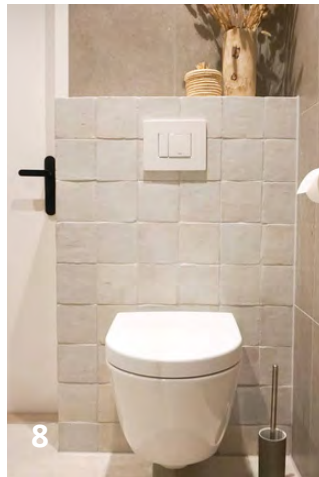

1

4

7

10

2

5

8

11

3

6

9

12

ON THE TOILET

Make your smallest room in the house full of character and colour!

1. Zellige Vert Clair
2. Zellige Rose Rouge
3. Zellige Gris Rose
4. Zellige Bleu Ciel
5. Zellige Noir
6. Zellige Atlas Petrol
7. Zellige Bleu Lumiere
8. Zellige Blanc
9. Zellige Rose Rouge
10. Zellige Bleu Marine
11. Zellige Charcoal
12. Zellige Vert Clair