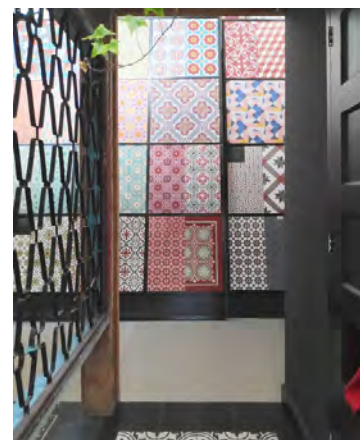

TILEVALHALLA DESIGNTEGELS.NL

We are Designtegels.nl and we are in love with beautiful tiles. Handmade, colourful, special and that nobody else has. That are the ones we like! Designtegels.nl is also called the tile-candy shop of the Netherlands and we are proud of it!

Are you coming to see it for yourself? Our showrooms are big, with stylish rooms and cute nooks to make your own moodboards and get inspired!

DESIGNTEGELS BREDA EN UTRECHT

Showroom + warehouse Breda
Spinveld 66A5, 4815 HT Breda

Showroom Utrecht
Californiedreef 36, 3565 BM Utrecht

info@designtegels.nl | +31 (0)85-3001111

www.designtegels.nl