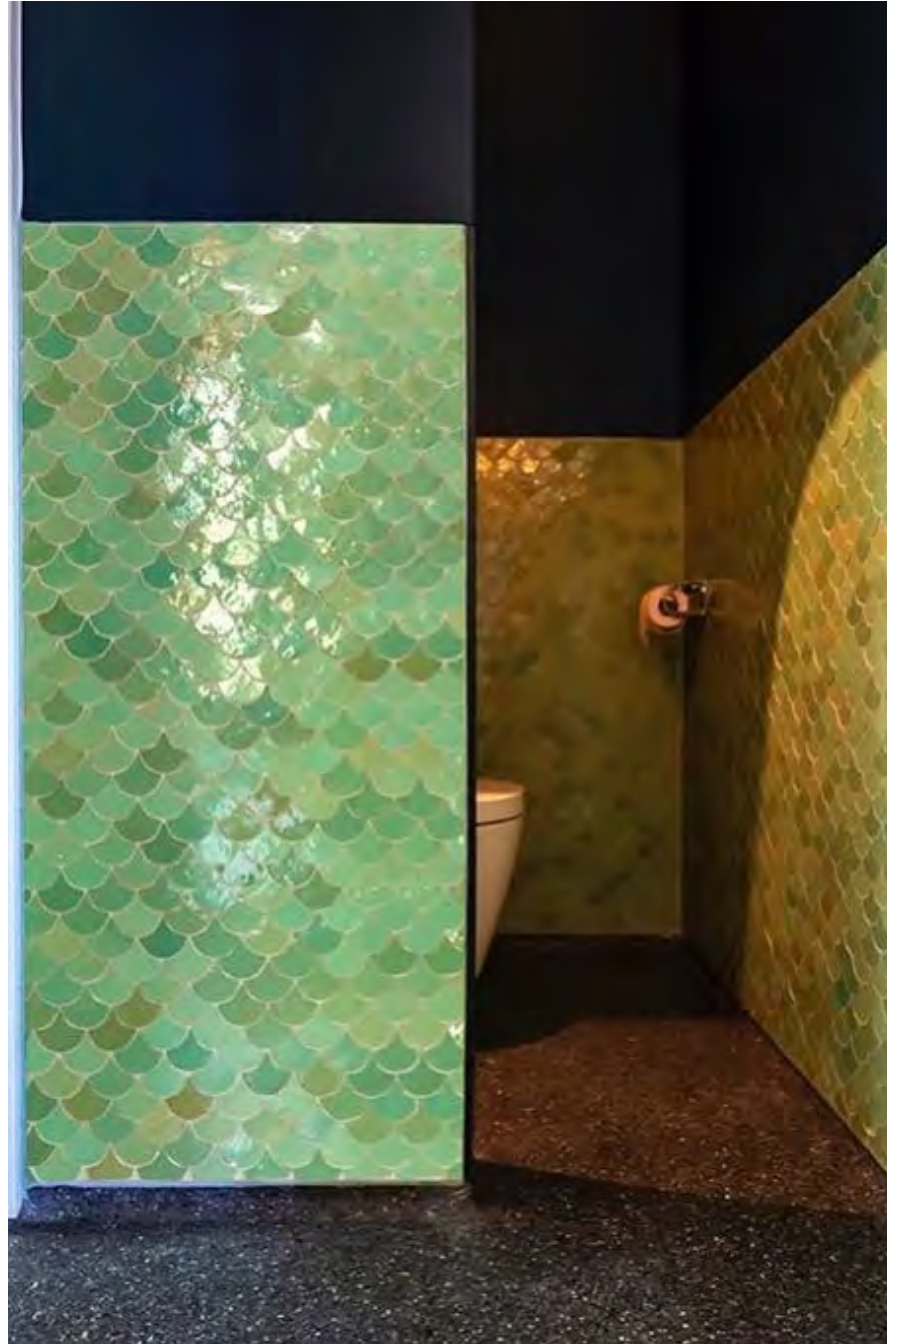

PROJECTS TO REMEMBER...