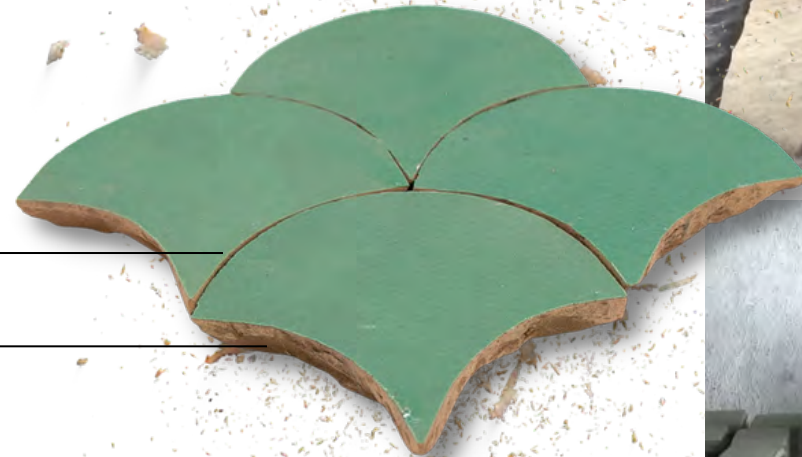

INSPIRATION GUIDE

MOROCCAN ZELLIGE

Zellige Gris Rose Poisson Echelles 5x5cm

MADE WITH LOVE

The Zellige comes from Fez, the tile city in Morocco. Each tile is authentically formed from clay, dried in the sun, glazed by hand, baked in an olive pit oven and cut to the right shape.

A labour-intensive job, which can only be done by the real craftsman. As there are 100 tiles in 1 m² you can imagine that this process takes a while.

GLAZE

CLAY

HANDMADE AND FULL OF CHARACTER

The olive pit oven creates different colour shades in the Zellige. The closer to the fire, the darker the glaze colours. This results in different colour shades in one batch, which makes the Zellige so characteristic. Also, no Zellige tile is the same size, the handmade element makes each tile unique!

Zellige Soleil

FOR ON THE WALL

The Zellige is suitable for the wall. Are you looking for a Moroccan tile for the floor? Then look at the Platta or Bejmat.

MIX AND MATCH

Classic, colourful and contemporary.
In the hall, on your stairs or incorporated in
a piece of furniture. Zellige provides
ambience and warmth. Which colour will
you go for?