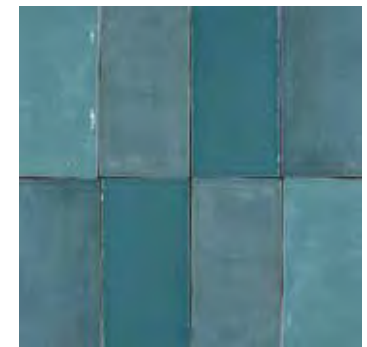

Pico Ocean Gloss
Afm: 6.2x12.5x1cm